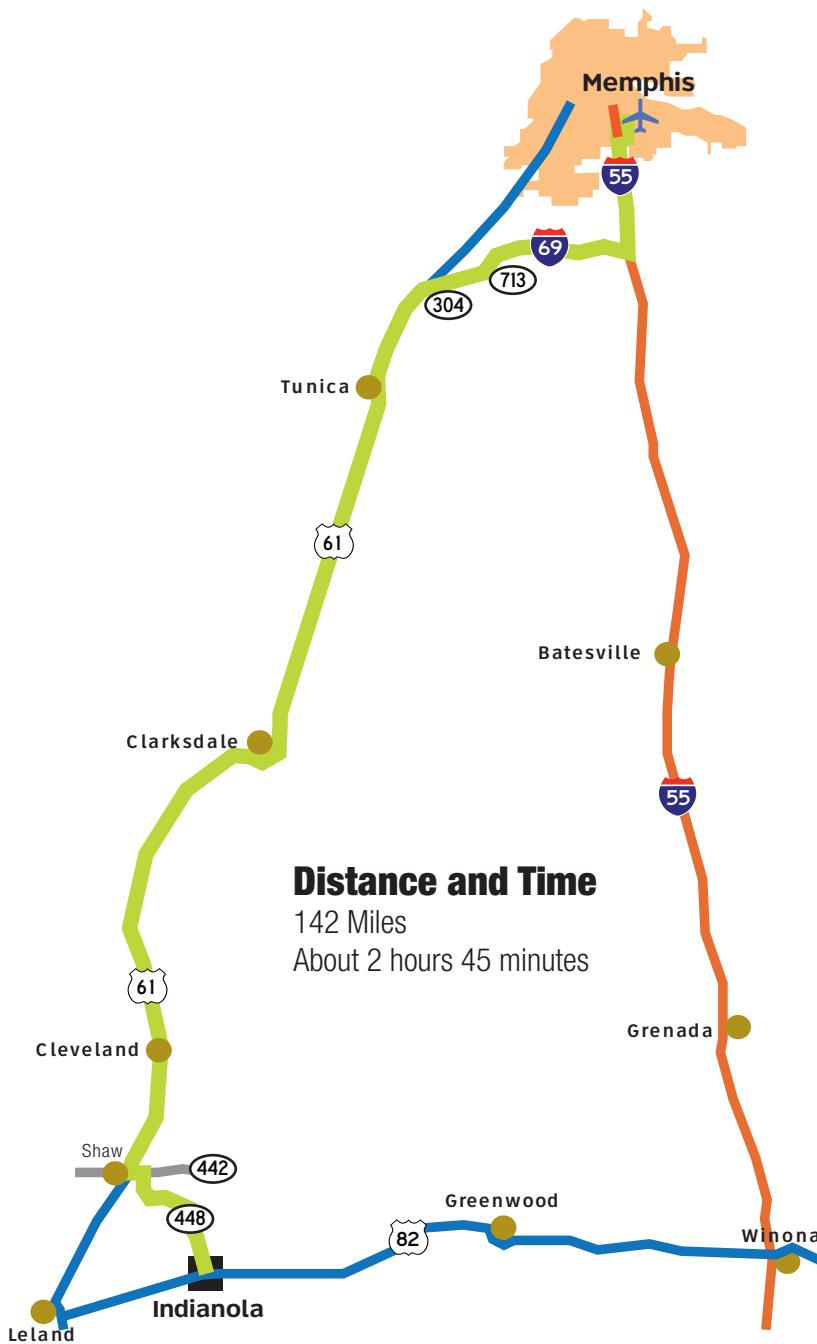

AND DELTA INTERPRETIVE CENTER

Driving Directions Memphis International Airport to Indianola, Mississippi

1. Head west on **Rental Rd** 174 ft
2. Turn **left** to stay on **Rental Rd** 177 ft
3. Turn **right** at **Democrat Rd** 0.4 mi
4. Turn **left** at **Airways Blvd** 3.4 mi
5. Turn **right** at **E Shelby Dr** 0.8 mi
6. Turn **left** to merge onto **I-55 S**
toward Jackson Miss
7. Take **exit 283** for **I-69/State Hwy 304** 0.3 mi
8. **Keep right** at the fork to continue
toward I-69 S and **merge** onto **I-69 S** 13.3 mi
9. Continue on **MS-713 S** 6.5 mi
10. Turn **left** at **US-61** 94.4 mi
11. Turn **left** at **MS-448/Peeler Rd**
Continue to follow MS-448 1.1 mi
12. Turn **right** to stay on **MS-448** 13.6 mi
13. Continue on **Sunflower Ave** 0.5 mi
14. Turn **left** on **Second St** 200 ft
15. Turn **right** into **parking lot**
at **B.B. King Musuem**

Distance and Time

142 Miles
About 2 hours 45 minutes

Indianola Map