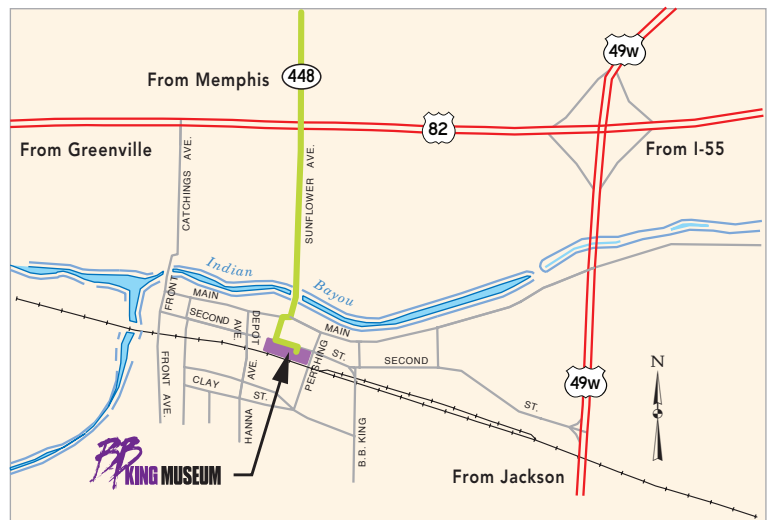

AND DELTA INTERPRETIVE CENTER

Driving Directions Memphis International Airport to Indianola, Mississippi

1. Head west on **Rental Rd** 174 ft
2. Turn **left** to stay on **Rental Rd** 177 ft
3. Turn **right** at **Democrat Rd** 0.4 mi
4. Turn **left** at **Airways Blvd** 3.4 mi
5. Turn **right** at **E Shelby Dr** 0.8 mi
6. Turn **left** to merge onto **I-55 S**
toward Jackson Miss
7. Take **exit 283** for **I-69/State Hwy 304** 0.3 mi
8. **Keep right** at the fork to continue
toward I-69 S and **merge** onto **I-69 S** 13.3 mi
9. Continue on **MS-713 S** 6.5 mi
10. Turn **left** at **US-61** 94.4 mi
11. Turn **left** at **MS-448/Peeler Rd**
Continue to follow MS-448 1.1 mi
12. Turn **right** to stay on **MS-448** 13.6 mi
13. Continue on **Sunflower Ave** 0.5 mi
14. Turn **left** on **Second St** 200 ft
15. Turn **right** into **parking lot**
at **B.B. King Musuem**

Distance and Time

142 Miles
About 2 hours 45 minutes

Indianola Map